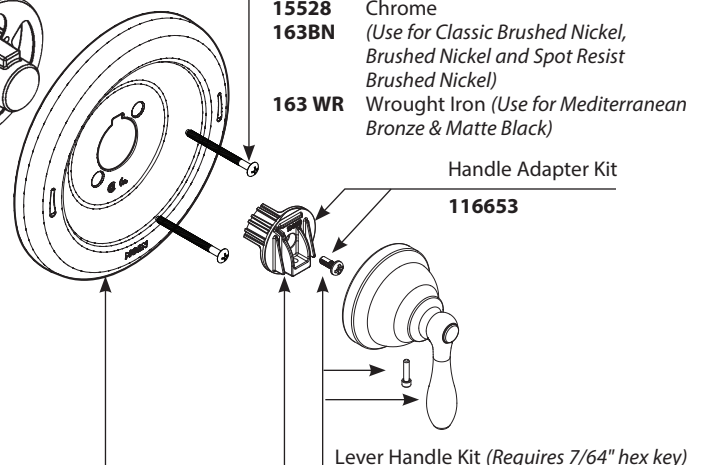

Tub Spout Kit

3806	Chrome
3806CBN	Classic Brushed Nickel
3809BN	Brushed Nickel
3806BRB	Mediterranean Bronze
3806SRN	Spot Resist Brushed Nickel
3806BL	Matte Black

Escutcheon

100998	Chrome
100998CBN	Classic Brushed Nickel
1288881BN	Brushed Nickel
100998BN	Brushed Nickel (Obsolete)
100998BRB	Mediterranean Bronze
100998SRN	Spot Resist Brushed Nickel
100998BL	Matte Black

201766	Chrome
201766CBN	Classic Brushed Nickel
201766BRB	Mediterranean Bronze
201766SRN	Spot Resist Brushed Nickel
201766BL	Matte Black