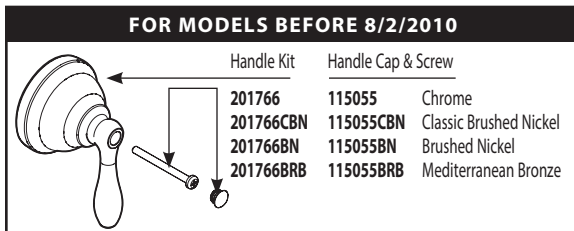

Tub Spout Kit

3806	Chrome
3806CBN	Classic Brushed Nickel
3809BN	Brushed Nickel
3806BRB	Mediterranean Bronze
3806SRN	Spot Resist Brushed Nickel
3806BL	Matte Black

Escutcheon

100998	Chrome
100998CBN	Classic Brushed Nickel
1288881BN	Brushed Nickel
100998BN	Brushed Nickel (Obsolete)
100998BRB	Mediterranean Bronze
100998SRN	Spot Resist Brushed Nickel
100998BL	Matte Black

201766	Chrome
201766CBN	Classic Brushed Nickel
201766BRB	Mediterranean Bronze
201766SRN	Spot Resist Brushed Nickel
201766BL	Matte Black